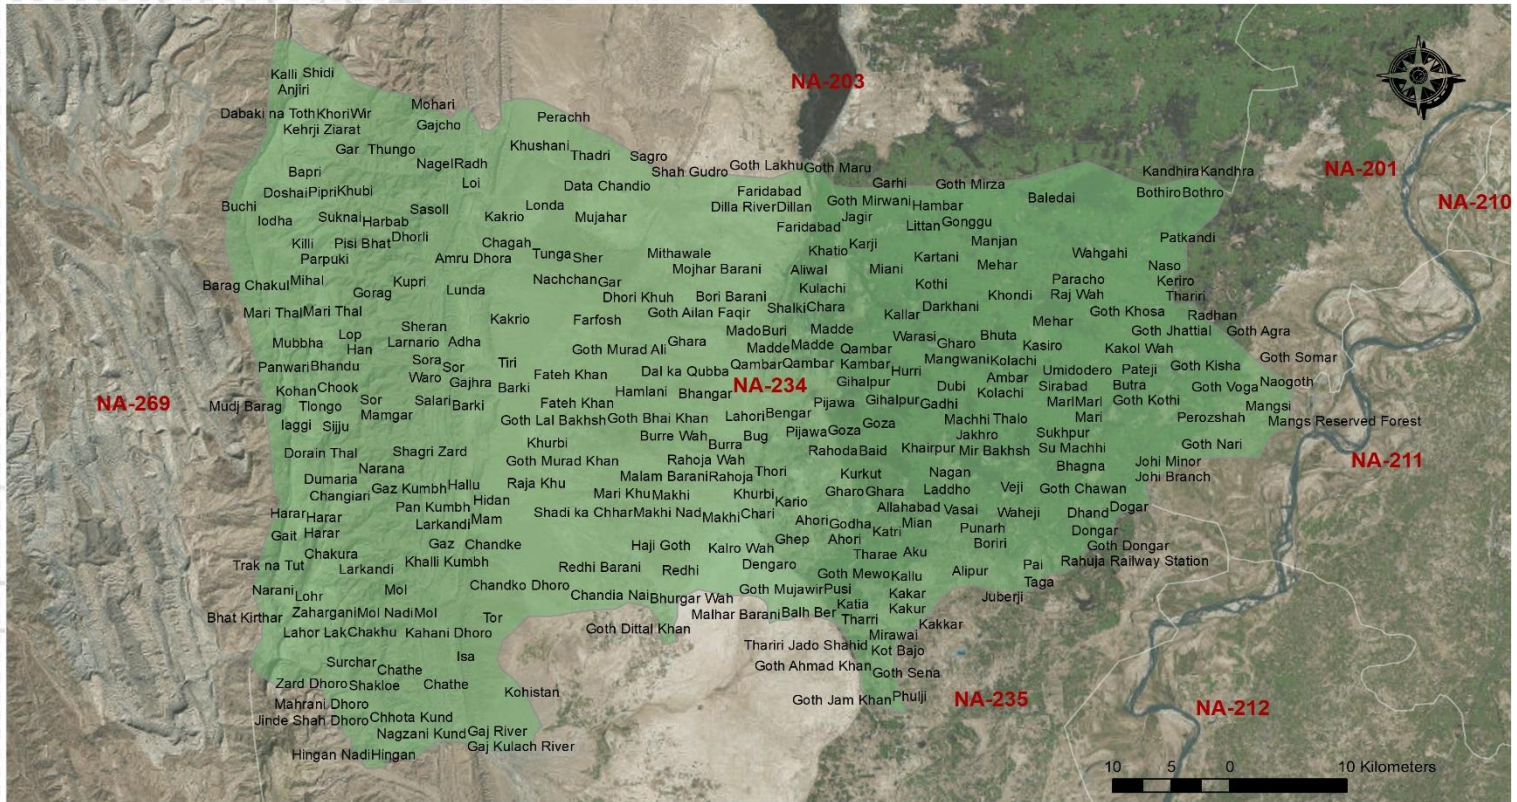

CONSTITUENCY PROFILE

NA-234 DADU-I

SINDH

CONSTITUENCY POPULATION

794,937

VOTER STATISTICS

Male

207,212

Female

166,377

Total

373,589

47%

of the total population are registered as voters

POLLING STATIONS

82

Male

80

Female

167

Combined

329

Total

Number of polling stations where registered voters exceed 1,200

AVERAGE VOTER AT POLLING STATION

1,136

AVERAGE VOTER AT POLLING BOOTH

357

LIST OF CONTESTING CANDIDATES

#	Name	Name of Political Party
1	Hameeda Khatoon	Muttahidda Majlis-e-Amal Pakistan
2	Syed Haider Bux Shah	Independent
3	Irfan Ali Leghari	Pakistan Peoples Party Parliamentarians
4	Karim Ali Jatoi	Independent
5	Liaquat Ali Jatoi	Pakistan Tehreek-e-Insaf
6	Mussarat	Independent